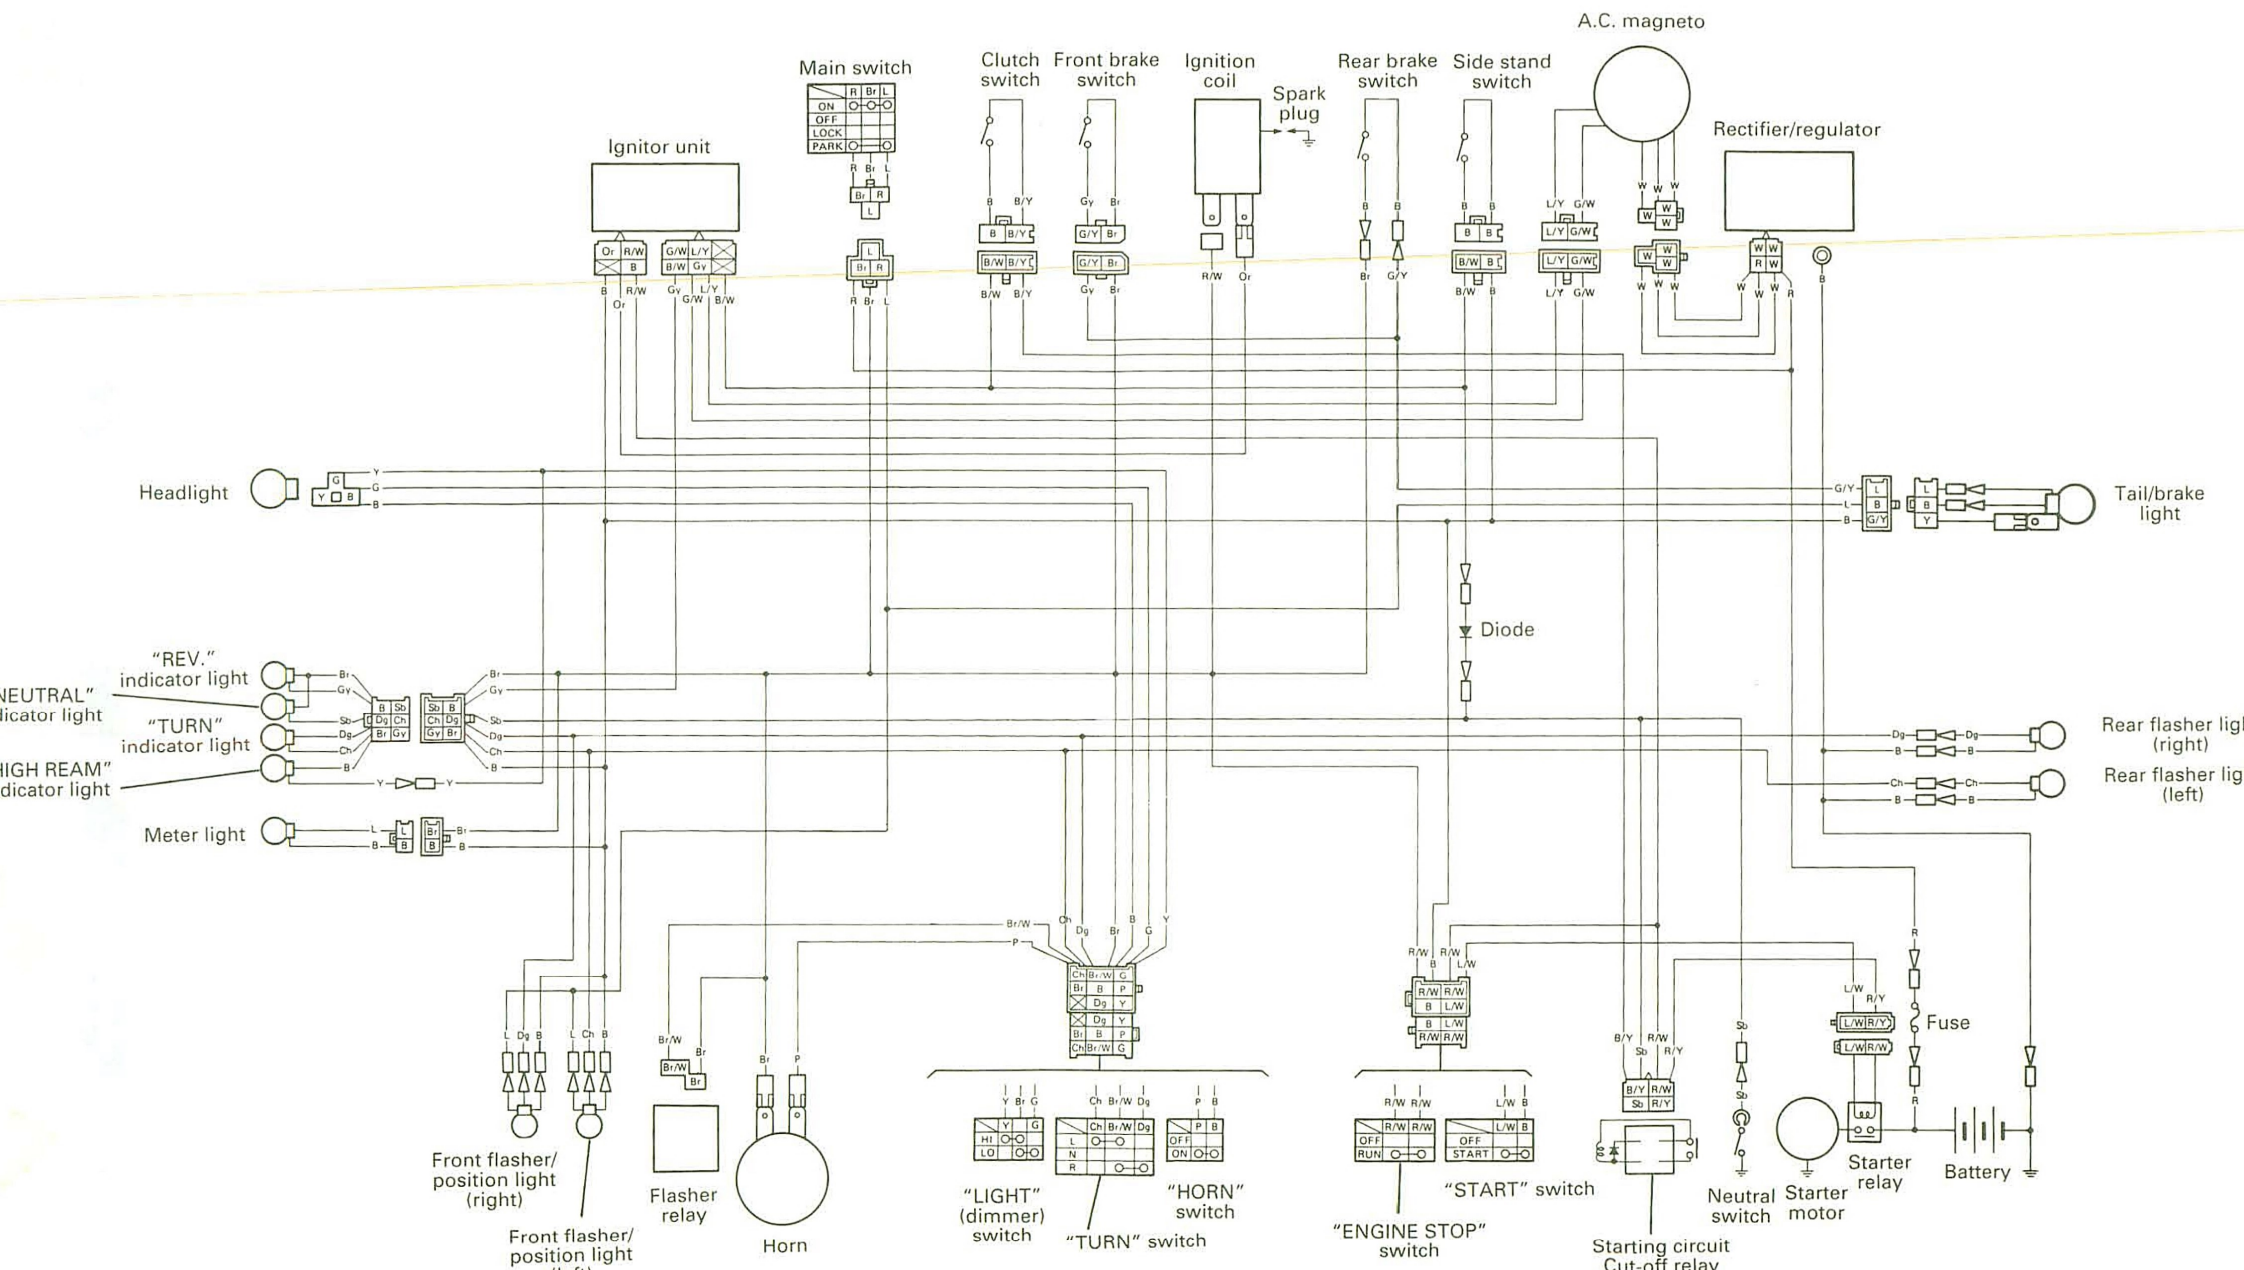

600EA/EAC WIRING DIAGRAM

COLOR CODE

BBlack	LBlue	GyGray	G/YGreen/Yellow
BrBrown	OOrange	YYellow	L/WBlue/White
ChChocolate	PPink	B/WBlack/White	L/YBlue/Yellow
DgDark green	RRed	B/YBlack/Yellow	R/WRed/White
GGreen	SbSky blue	Br/WBrown/White	R/YRed/Yellow
		WWhite	G/WGreen/White		